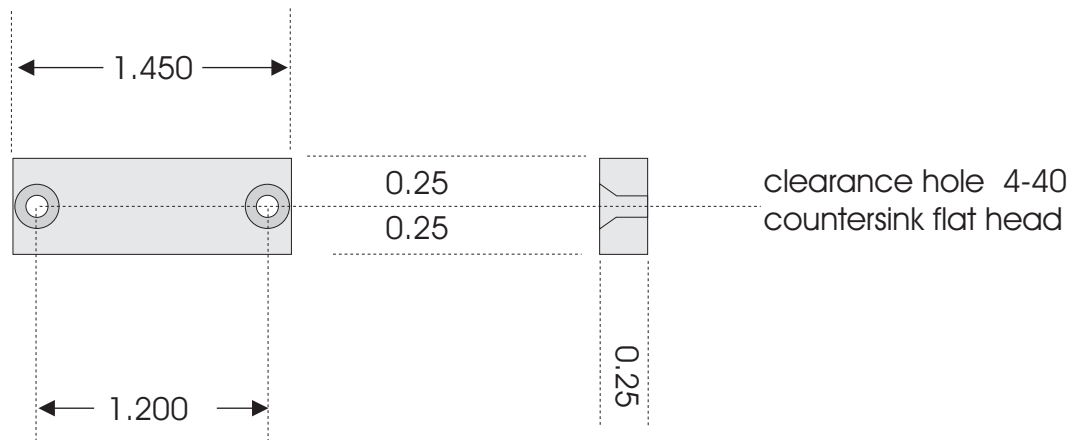

Chamber clamp long

material: acylic

quantity 2 each per chamber holder

Chamber clamp short

material: acylic

quantity 1 each per chamber holder

Steve Smith
Bustamante Group
phone 510-666-2761
steve@alice.berkeley.edu