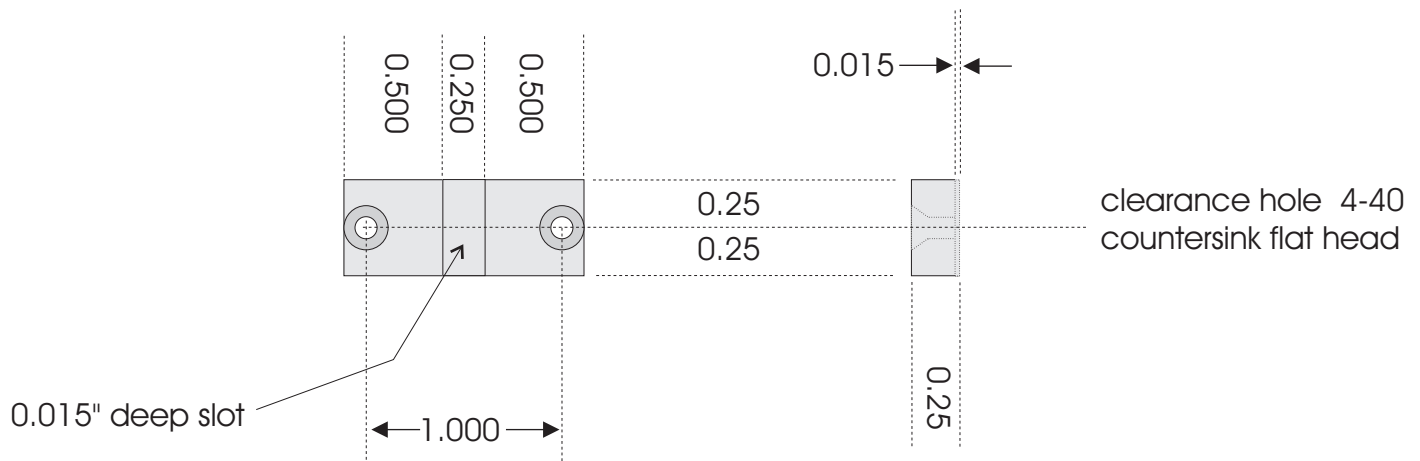

Chamber clamp long

material: acylic

quantity 2 each per chamber holder

Chamber clamp short

material: acylic

quantity 1 each per chamber holder

Steve Smith
Bustamante Group
phone 510-666-2761
steve@alice.berkeley.edu