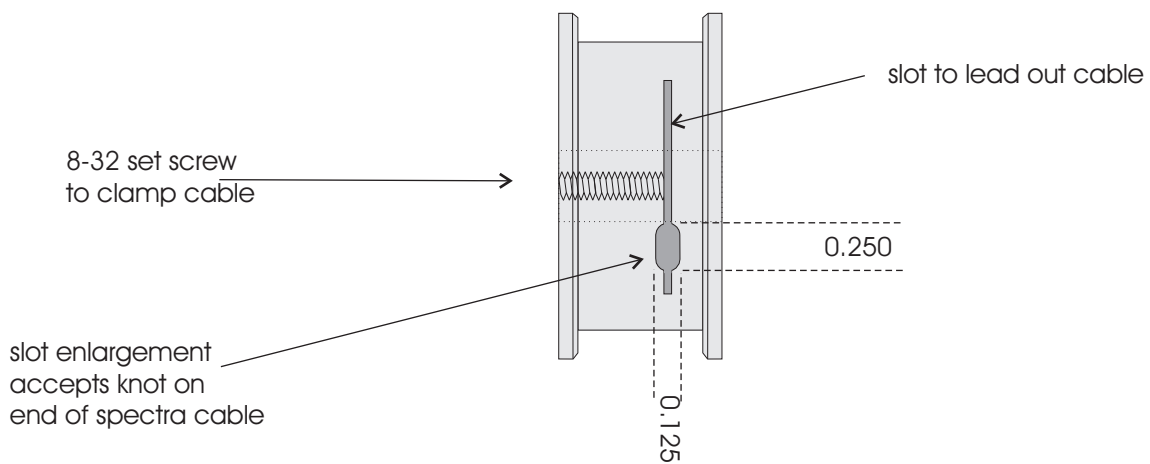

Drum for mini-winch

material: aluminum alloy

mates to hubless spur gear
 part# S1268Z-032S080
 from sdp-si.com/estore

winds 0.060" spectra cable
 part# MCS750
 from Small Parts Inc.

detail of slot enlargement