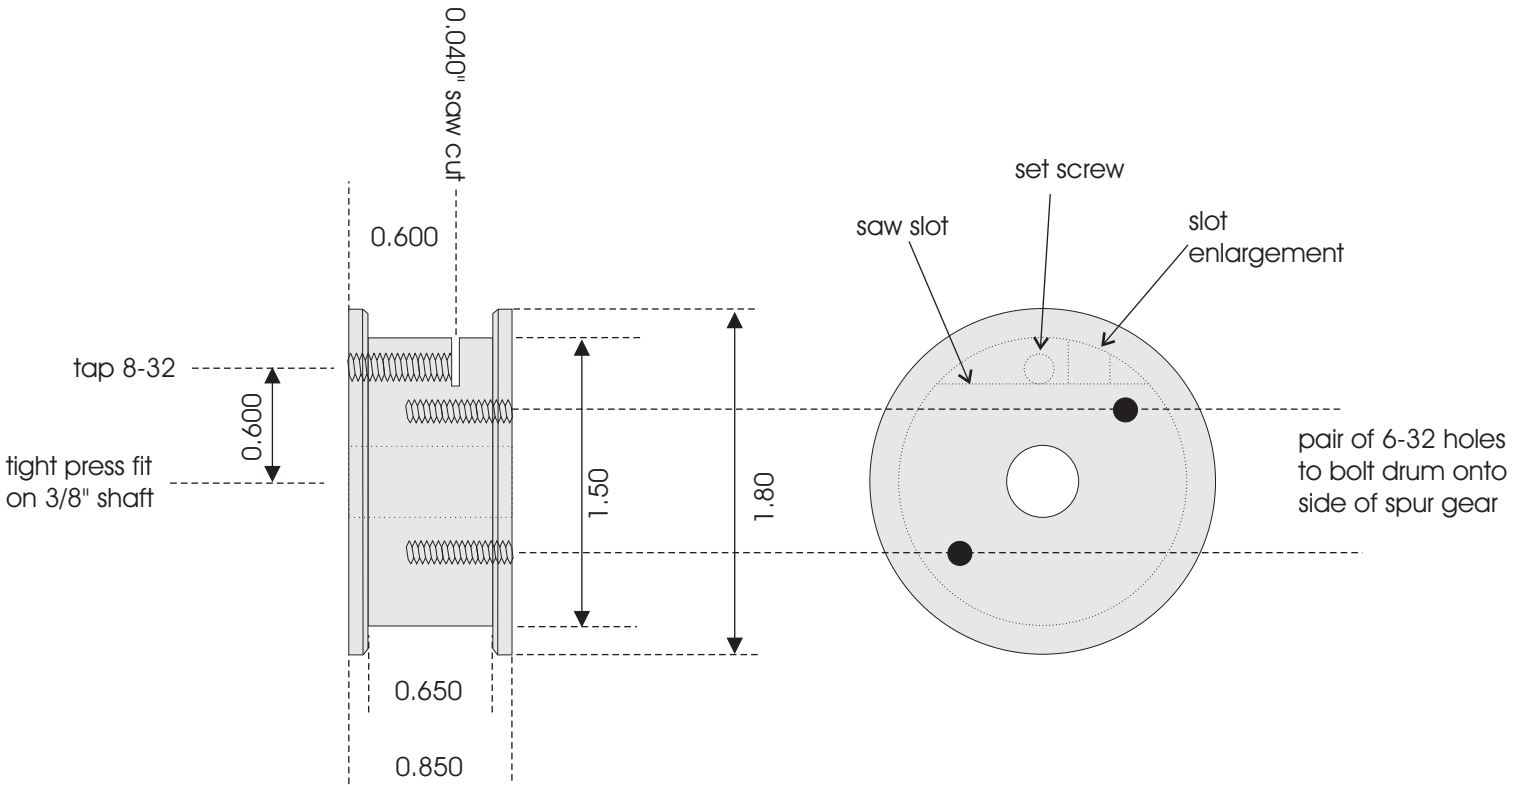

Drum for mini-winch

material: aluminum alloy

mates to hubless spur gear
 part# S1268Z-032S080
 from sdp-si.com/estore

winds 0.060" spectra cable
 part# MCS750
 from Small Parts Inc.

detail of slot enlargement