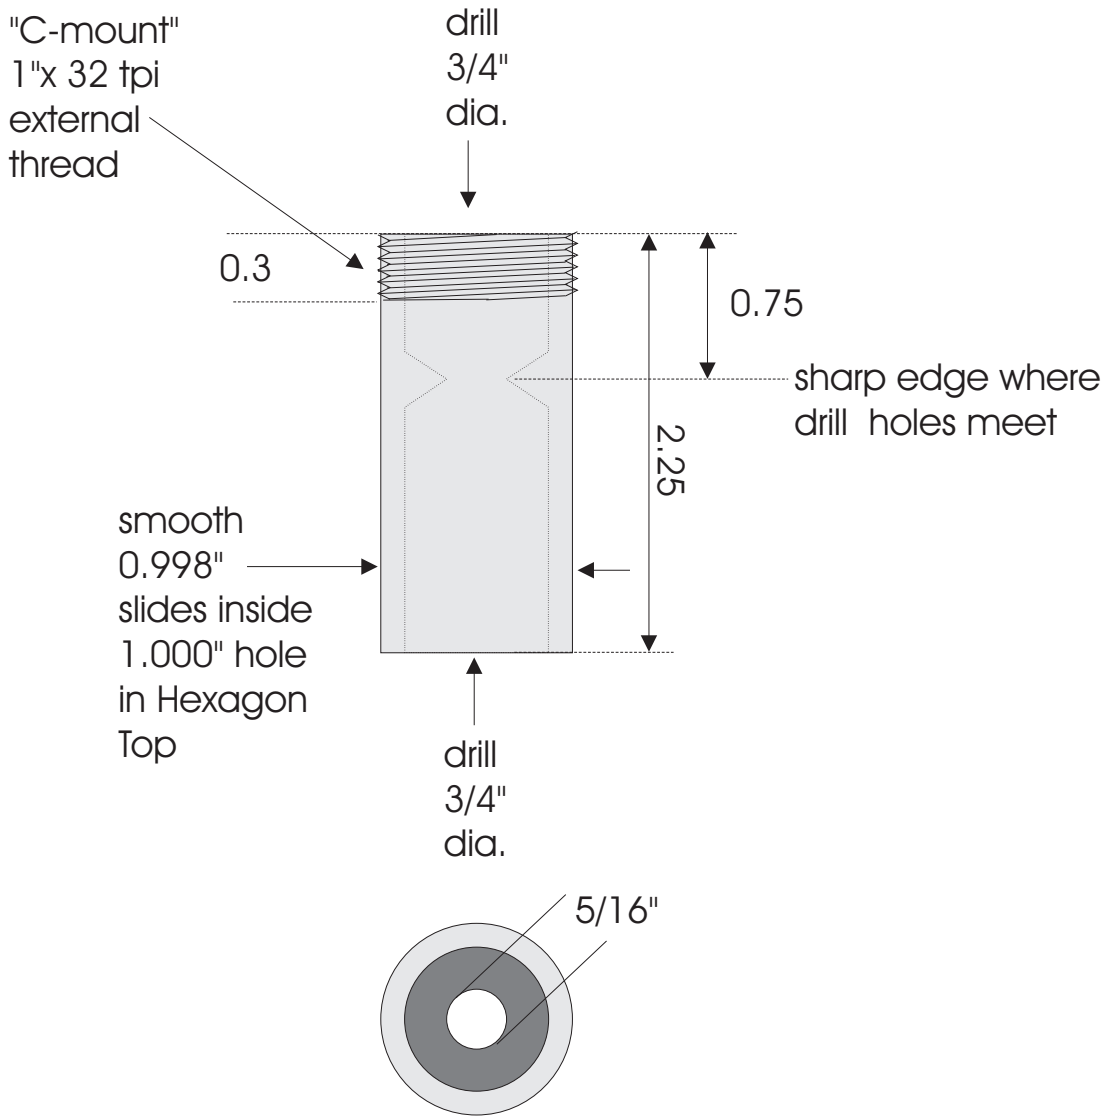

Focus Tube

material: black delrin
quantity 1 each

Steve Smith
666-2761
steve@alice.berkeley.edu