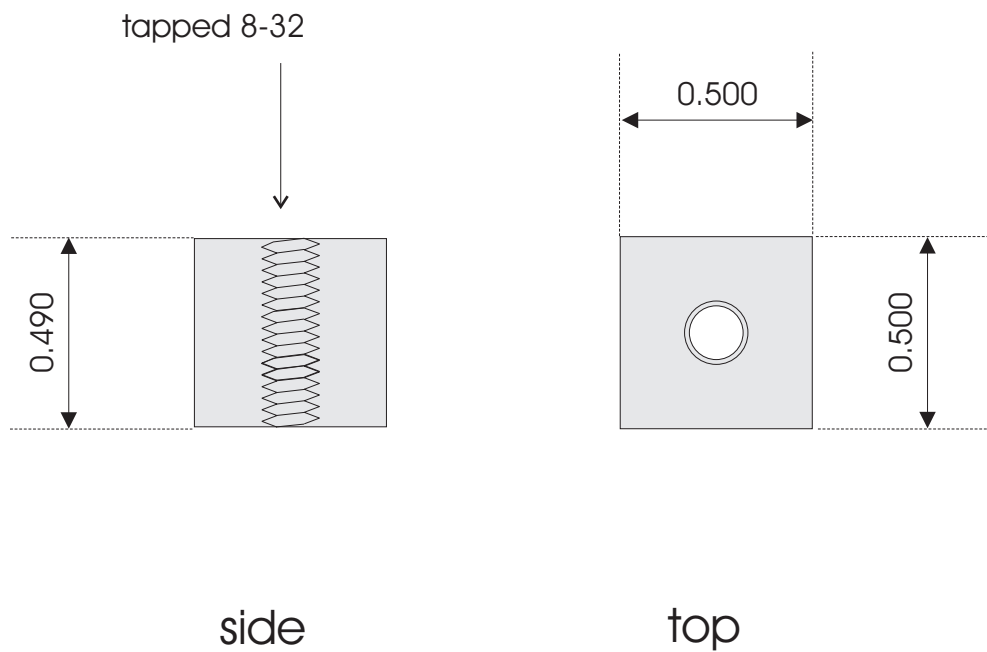

Prism Spacer Cube

material: black delrin
quantity 4 each

Steve Smith
Bustamante Group
phone 666-2761
steve@alice.berkeley.edu