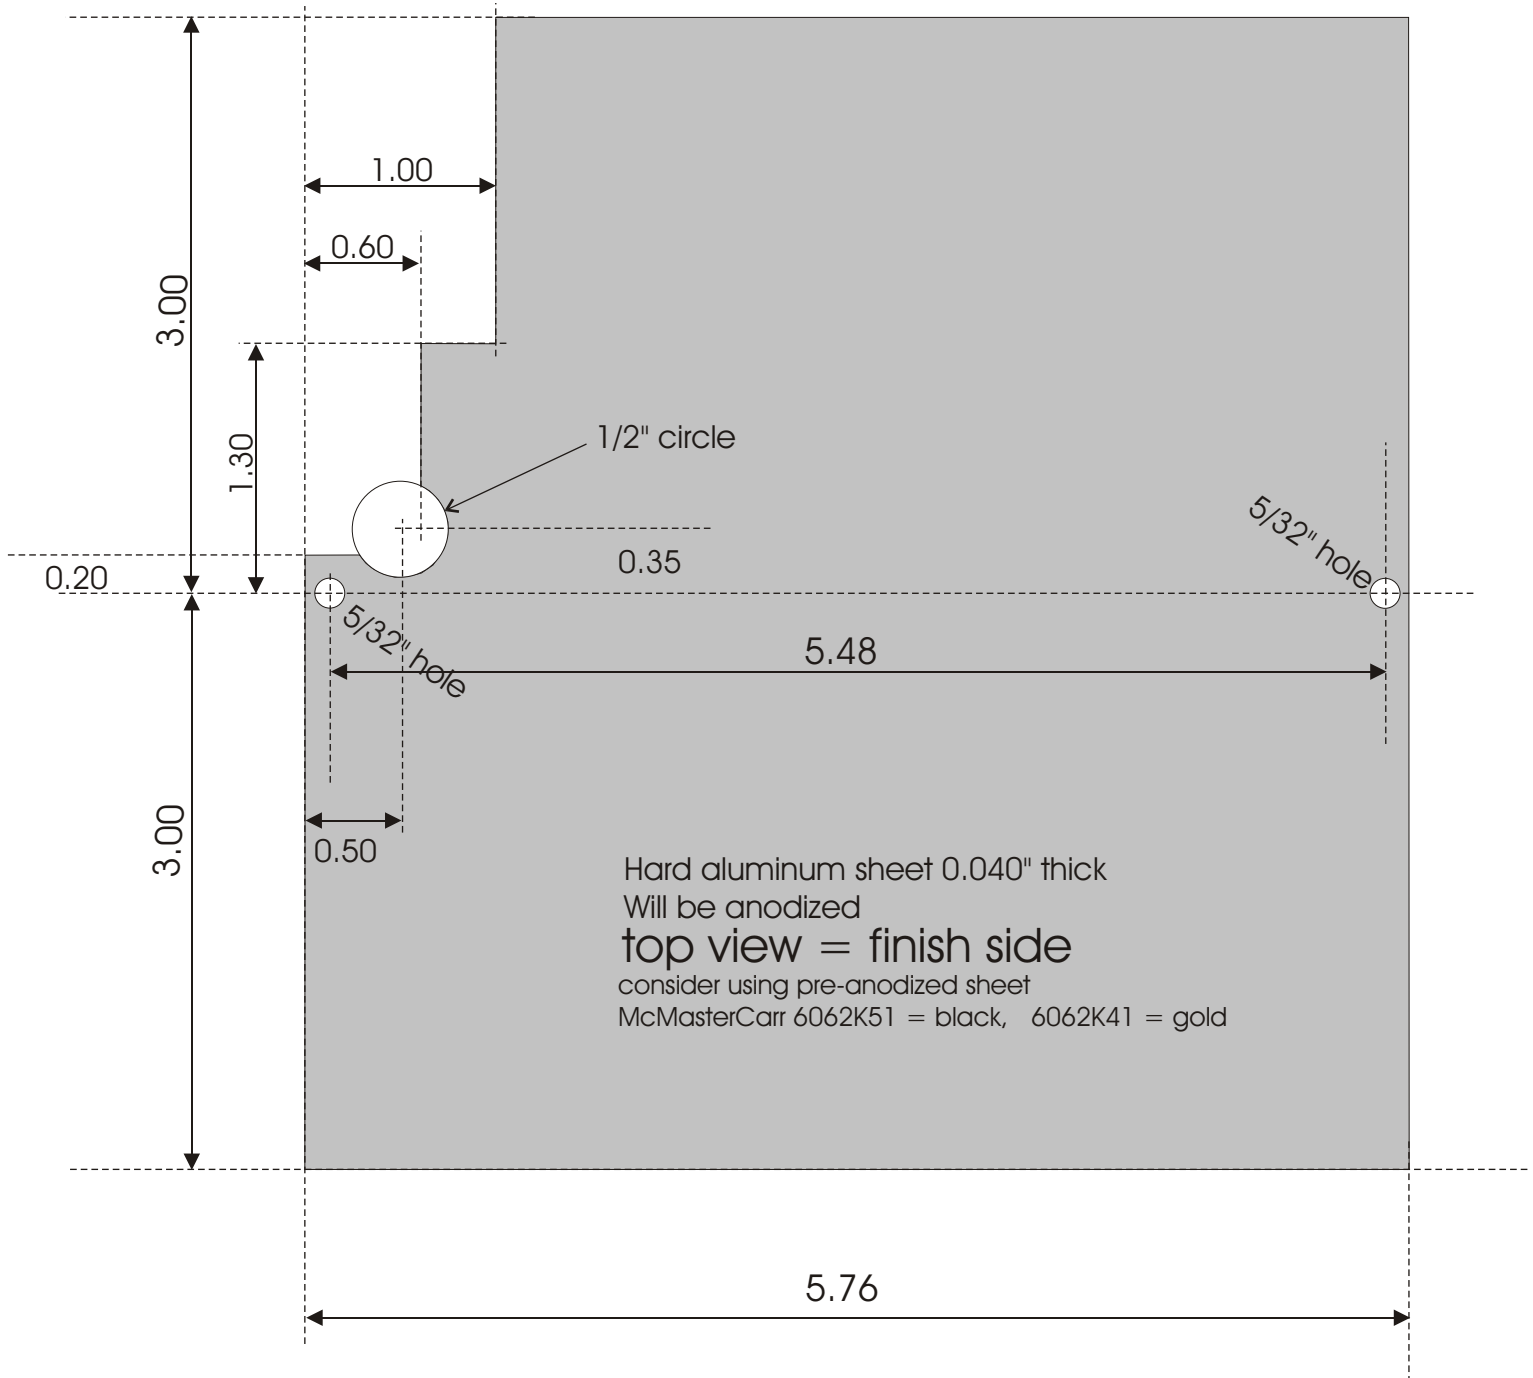

Side panel with notches ver.2

material: aluminum alloy

quantity = 1

Steven B Smith
phone 510-205-1161
steveatalice@gmail.com